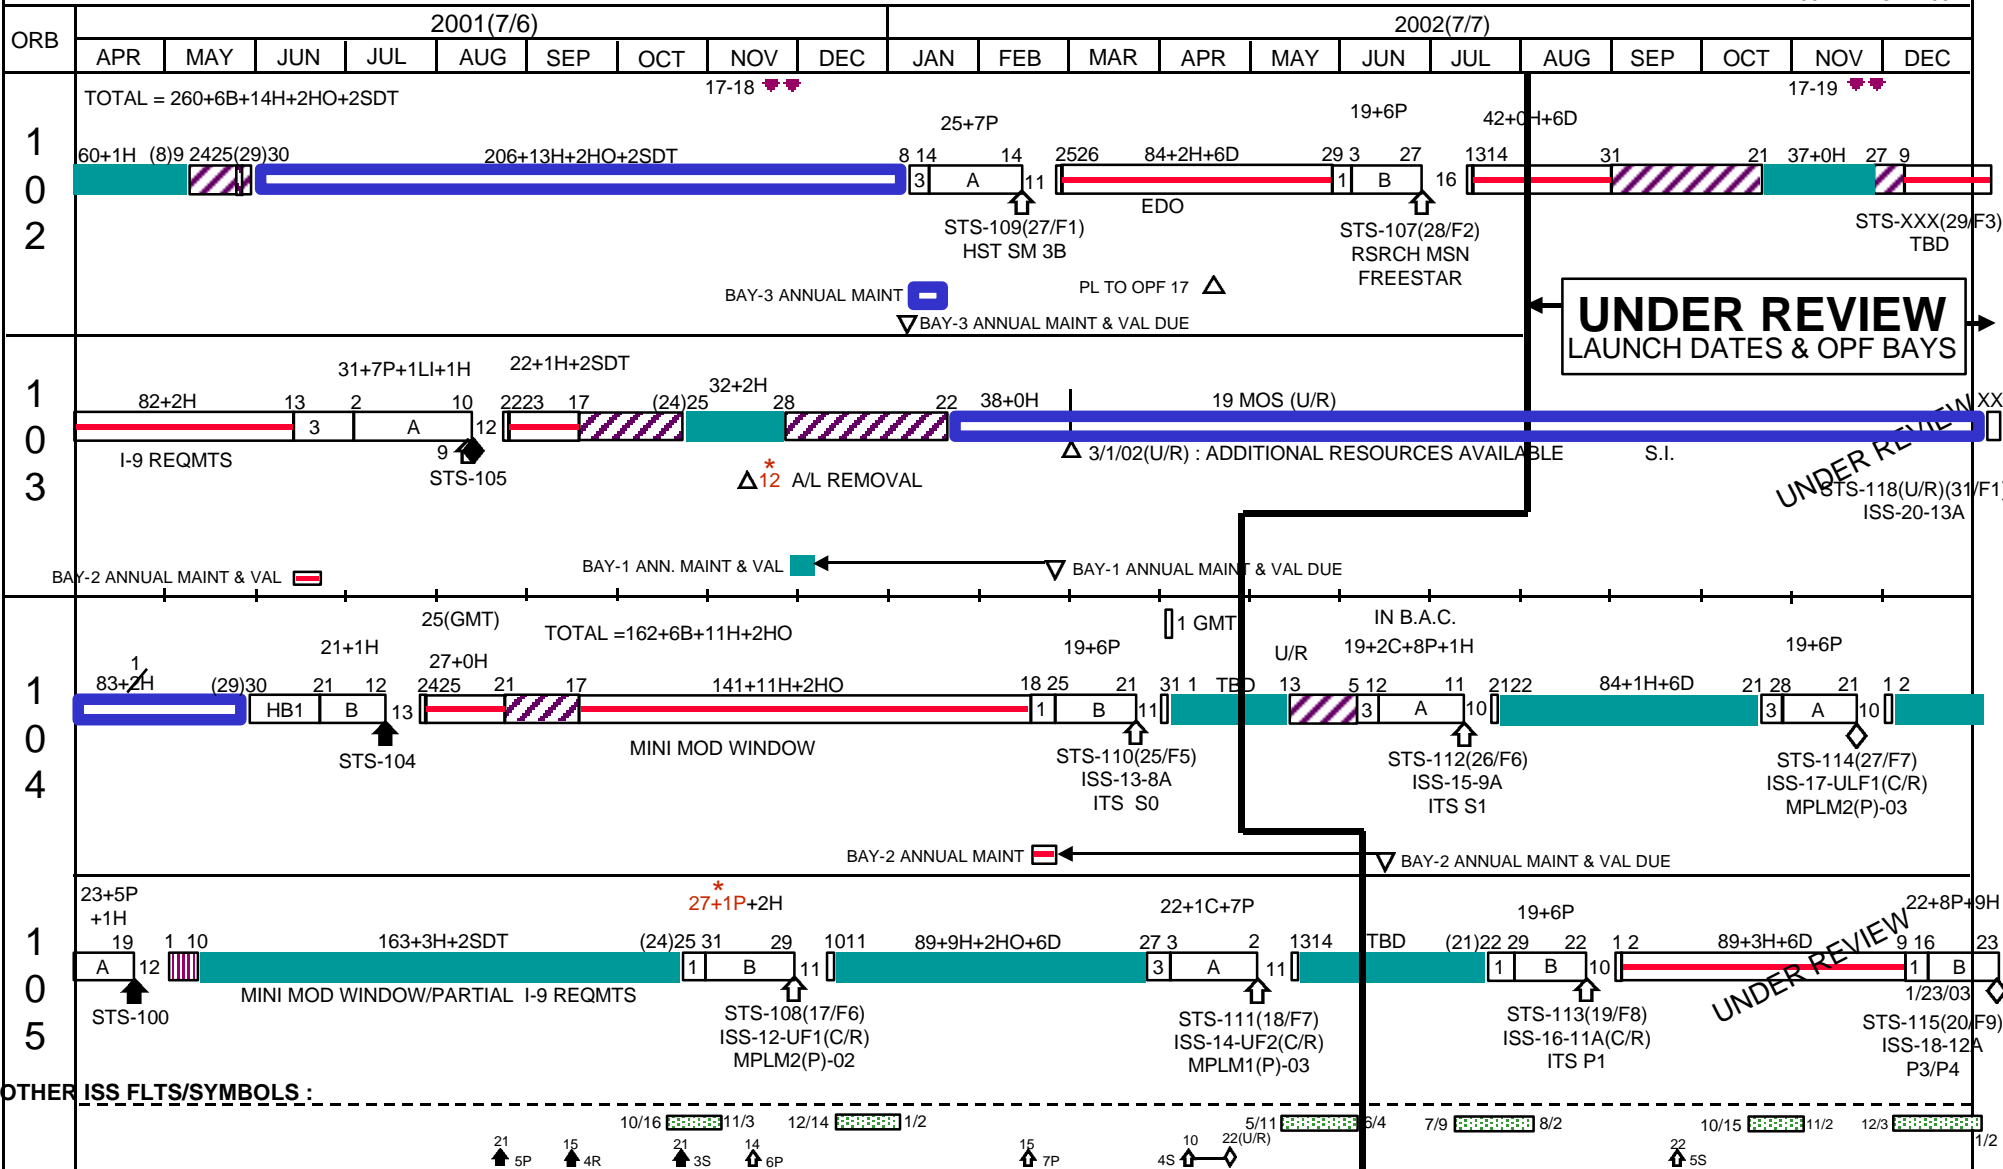

◆ KSC ASSESSMENT (SLIP or OPTION)

\* INDICATES CHANGE SINCE LAST PUBLICATION

1400 1 NOV 2001

OTHER ISS FLTS/SYMBOLS :

00MF8	APR	MAY	JUN	JUL	AUG	SEP	OCT	NOV	DEC	JAN	FEB	MAR	APR	MAY	JUN	JUL	AUG	SEP	OCT	NOV	DEC
-------	-----	-----	-----	-----	-----	-----	-----	-----	-----	-----	-----	-----	-----	-----	-----	-----	-----	-----	-----	-----	-----

LEGEND : ⊗ VIOLATES 21-DAY MIN. L.S. L.S. = LAUNCH SEPARATION. L.I. = LAUNCH INTERFERENCE. SSD = SUPER SAFETY DAY HO = HOLIDAY OUTAGE C = PAD CONTINGENCY NEOM = NOMINAL-END-OF-MISSION  
 ▨ VAB TRANSFER AISLE ▨ BETA ANGLE CUTOUTS (B.A.C.) ♣ LEONIDS STORM C/R = CREW ROTATION SD = STANDDOWN SDT = SECURITY DOWN TIME P = PREMIUM DAYS AVAILABLE D = DRYDEN RESERVE H = HOLIDAY  
 ▨ OPF BAY-1 ▨ OPF BAY-2 ▨ OPF BAY-3 ▨ OPF UNAVAIL ▨ DFRCS OPS ▨ HMF OPS ▨ PAD OPS B = BUMPING Wx = WEATHER X = OUTAGE ▲ MILESTONE ↑ LAUNCH