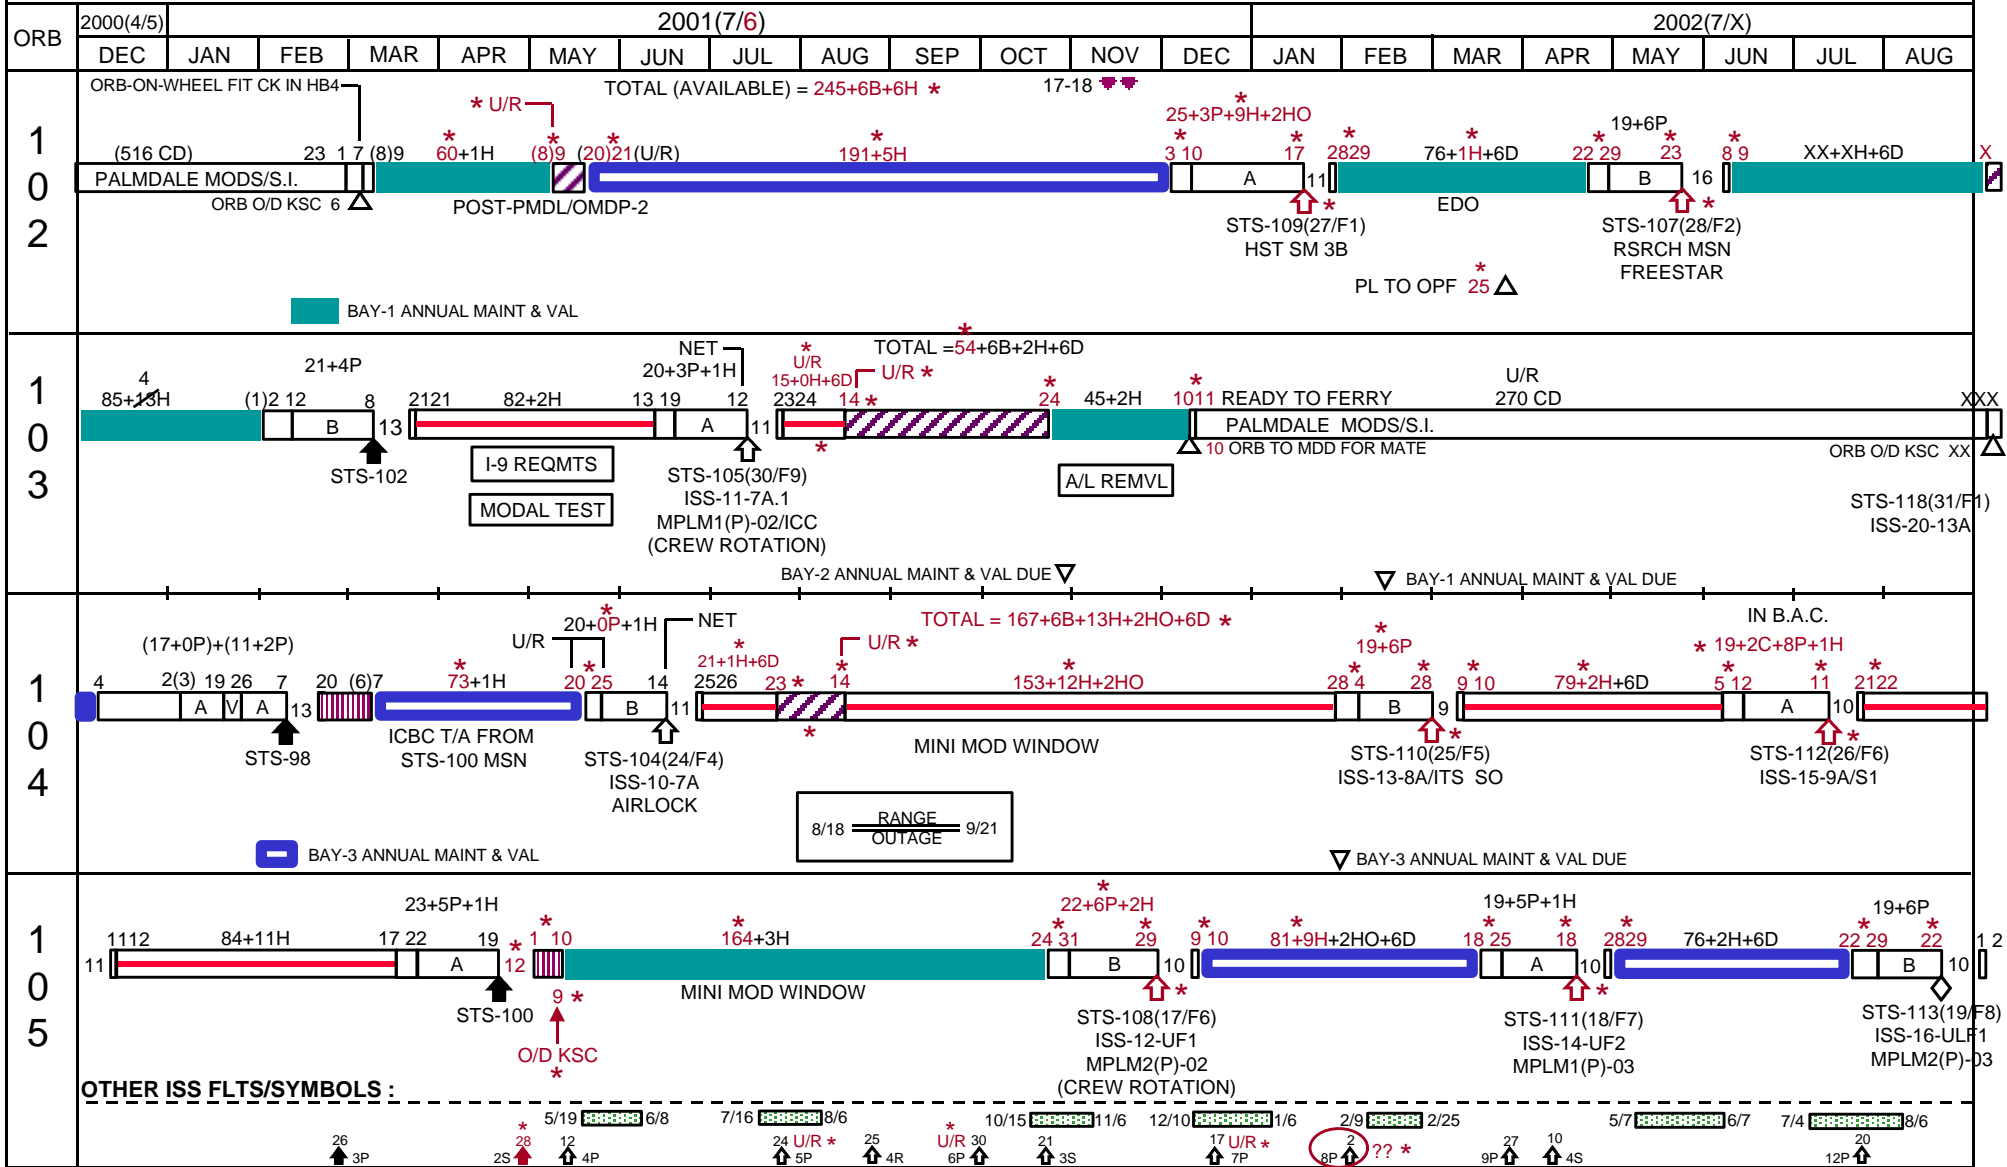

◆ KSC ASSESSMENT (SLIP or OPTION)

* INDICATES CHANGE SINCE LAST PUBLICATION

RE-MANIFEST

1245 10 MAY 2001

00MF6 DEC JAN FEB MAR APR MAY JUN JUL AUG SEP OCT NOV DEC JAN FEB MAR APR MAY JUN JUL AUG

LEGEND : ⊗ VIOLATES 21-DAY MIN. L.S. L.S. = LAUNCH SEPARATION. L.I. = LAUNCH INTERFERENCE. SSD = SUPER SAFETY DAY HO = HOLIDAY OUTAGE C = PAD CONTINGENCY NEOM = NOMINAL-END-OF-MISSION
 ▨ VAB TRANSFER AISLE ▨ BETA ANGLE CUTOUTS (B.A.C.) ♀ LEONIDS PEAK SD = STANDDOWN P = PREMIUM DAYS AVAILABLE D = DRYDEN RESERVE H = HOLIDAY
 ▨ OPF BAY-1 ▨ OPF BAY-2 ▨ OPF BAY-3 ▨ OPF UNAVAIL ▨ DFRC OPS ▨ HMF OPS ▨ PAD OPS B = BUMPING Wx = WEATHER X = OUTAGE ▲ MILESTONE ↑ LAUNCH