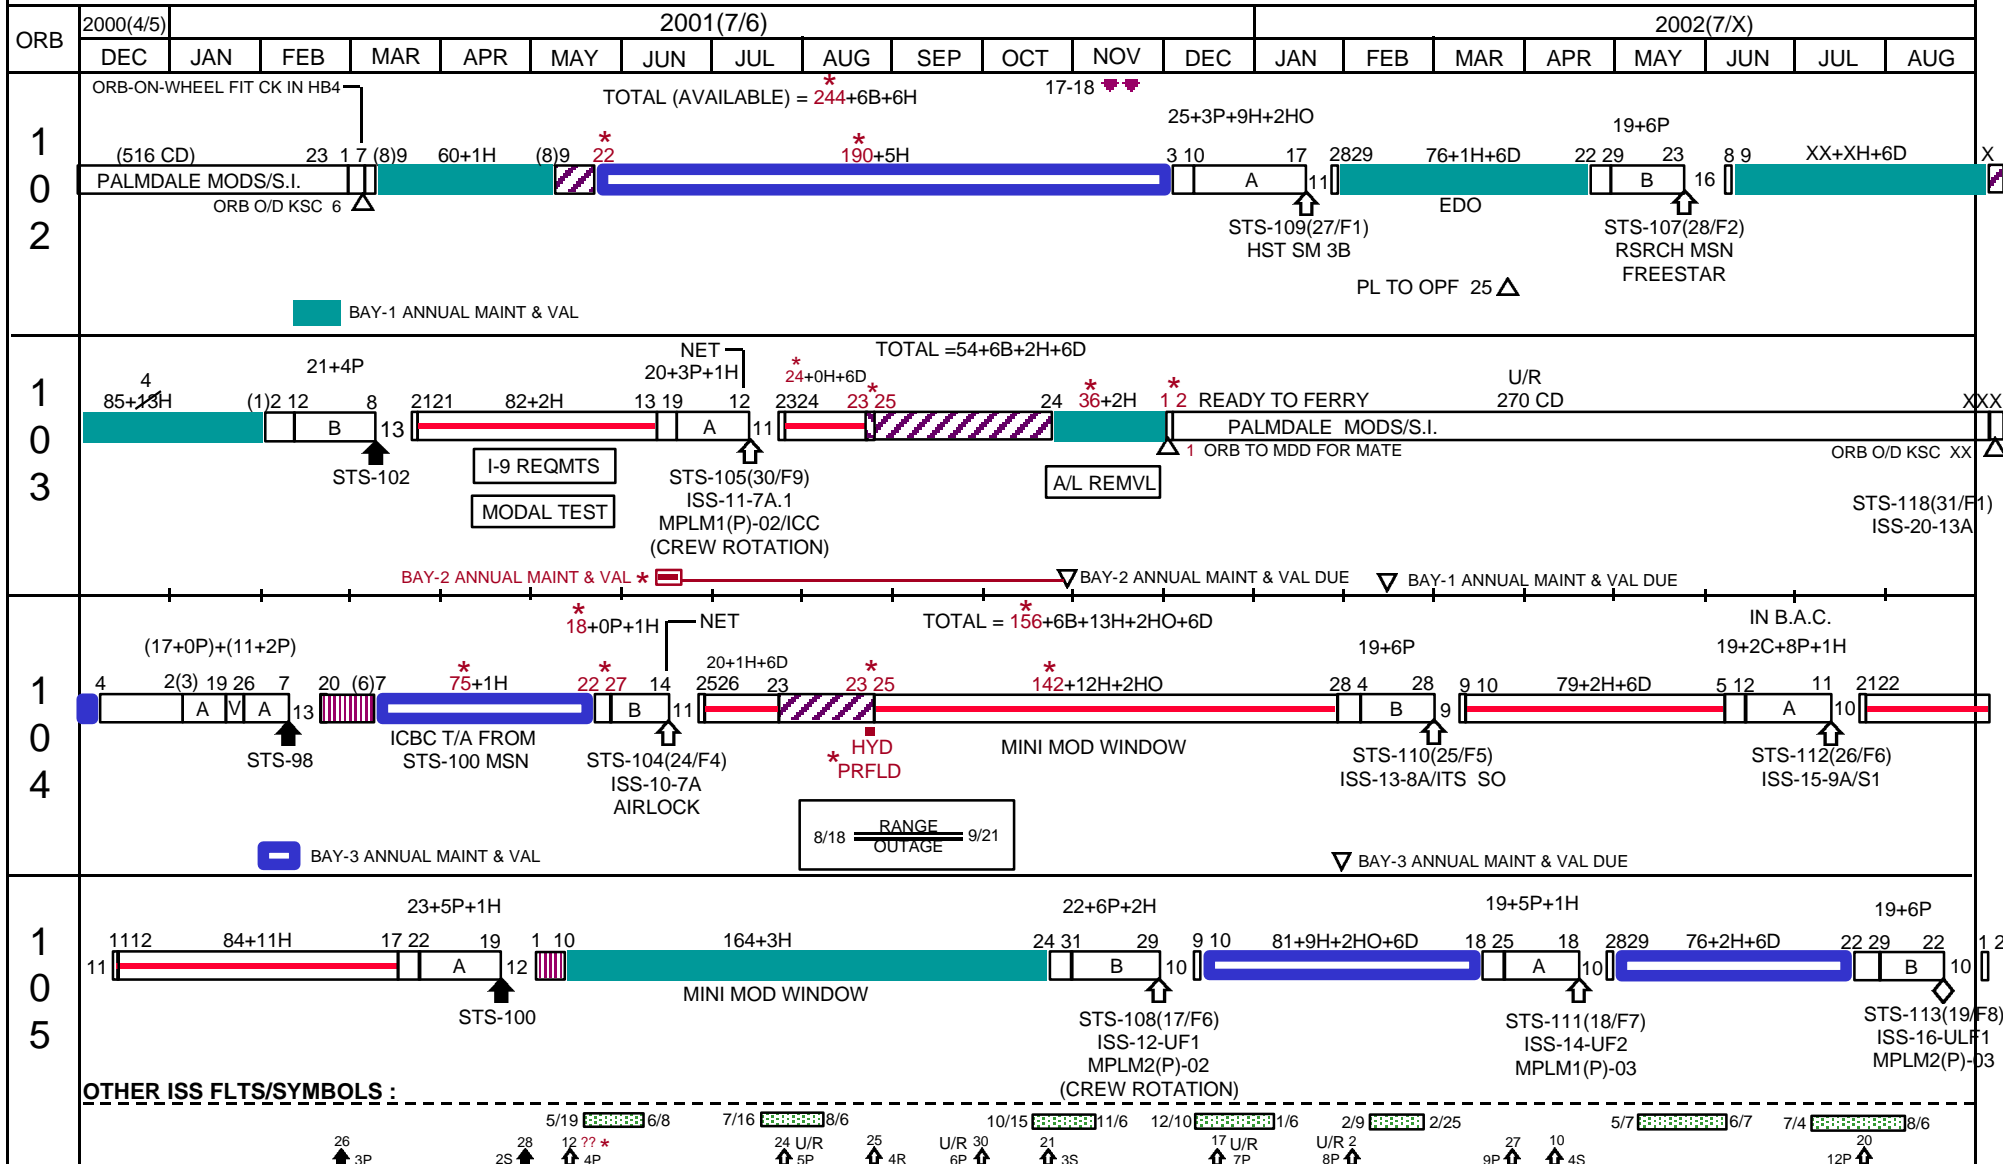

◆ KSC ASSESSMENT (SLIP or OPTION)

* INDICATES CHANGE SINCE LAST PUBLICATION

1100 17 MAY 2001

00MF6 DEC JAN FEB MAR APR MAY JUN JUL AUG SEP OCT NOV DEC JAN FEB MAR APR MAY JUN JUL AUG

LEGEND : ⊗ VIOLATES 21-DAY MIN. L.S. L.S. = LAUNCH SEPARATION. L.I. = LAUNCH INTERFERENCE. SSD = SUPER SAFETY DAY HO = HOLIDAY OUTAGE C = PAD CONTINGENCY NEOM = NOMINAL-END-OF-MISSION
 ▨ VAB TRANSFER AISLE ▨ BETA ANGLE CUTOUTS (B.A.C.) ♠ LEONIDS PEAK SD = STANDDOWN P = PREMIUM DAYS AVAILABLE D = DRYDEN RESERVE H = HOLIDAY
 █ OPF BAY-1 █ OPF BAY-2 █ OPF BAY-3 █ OPF UNAVAIL █ DFRC OPS █ HMF OPS █ A/B PAD OPS B = BUMPING Wx = WEATHER X = OUTAGE ▲ MILESTONE ↑ LAUNCH