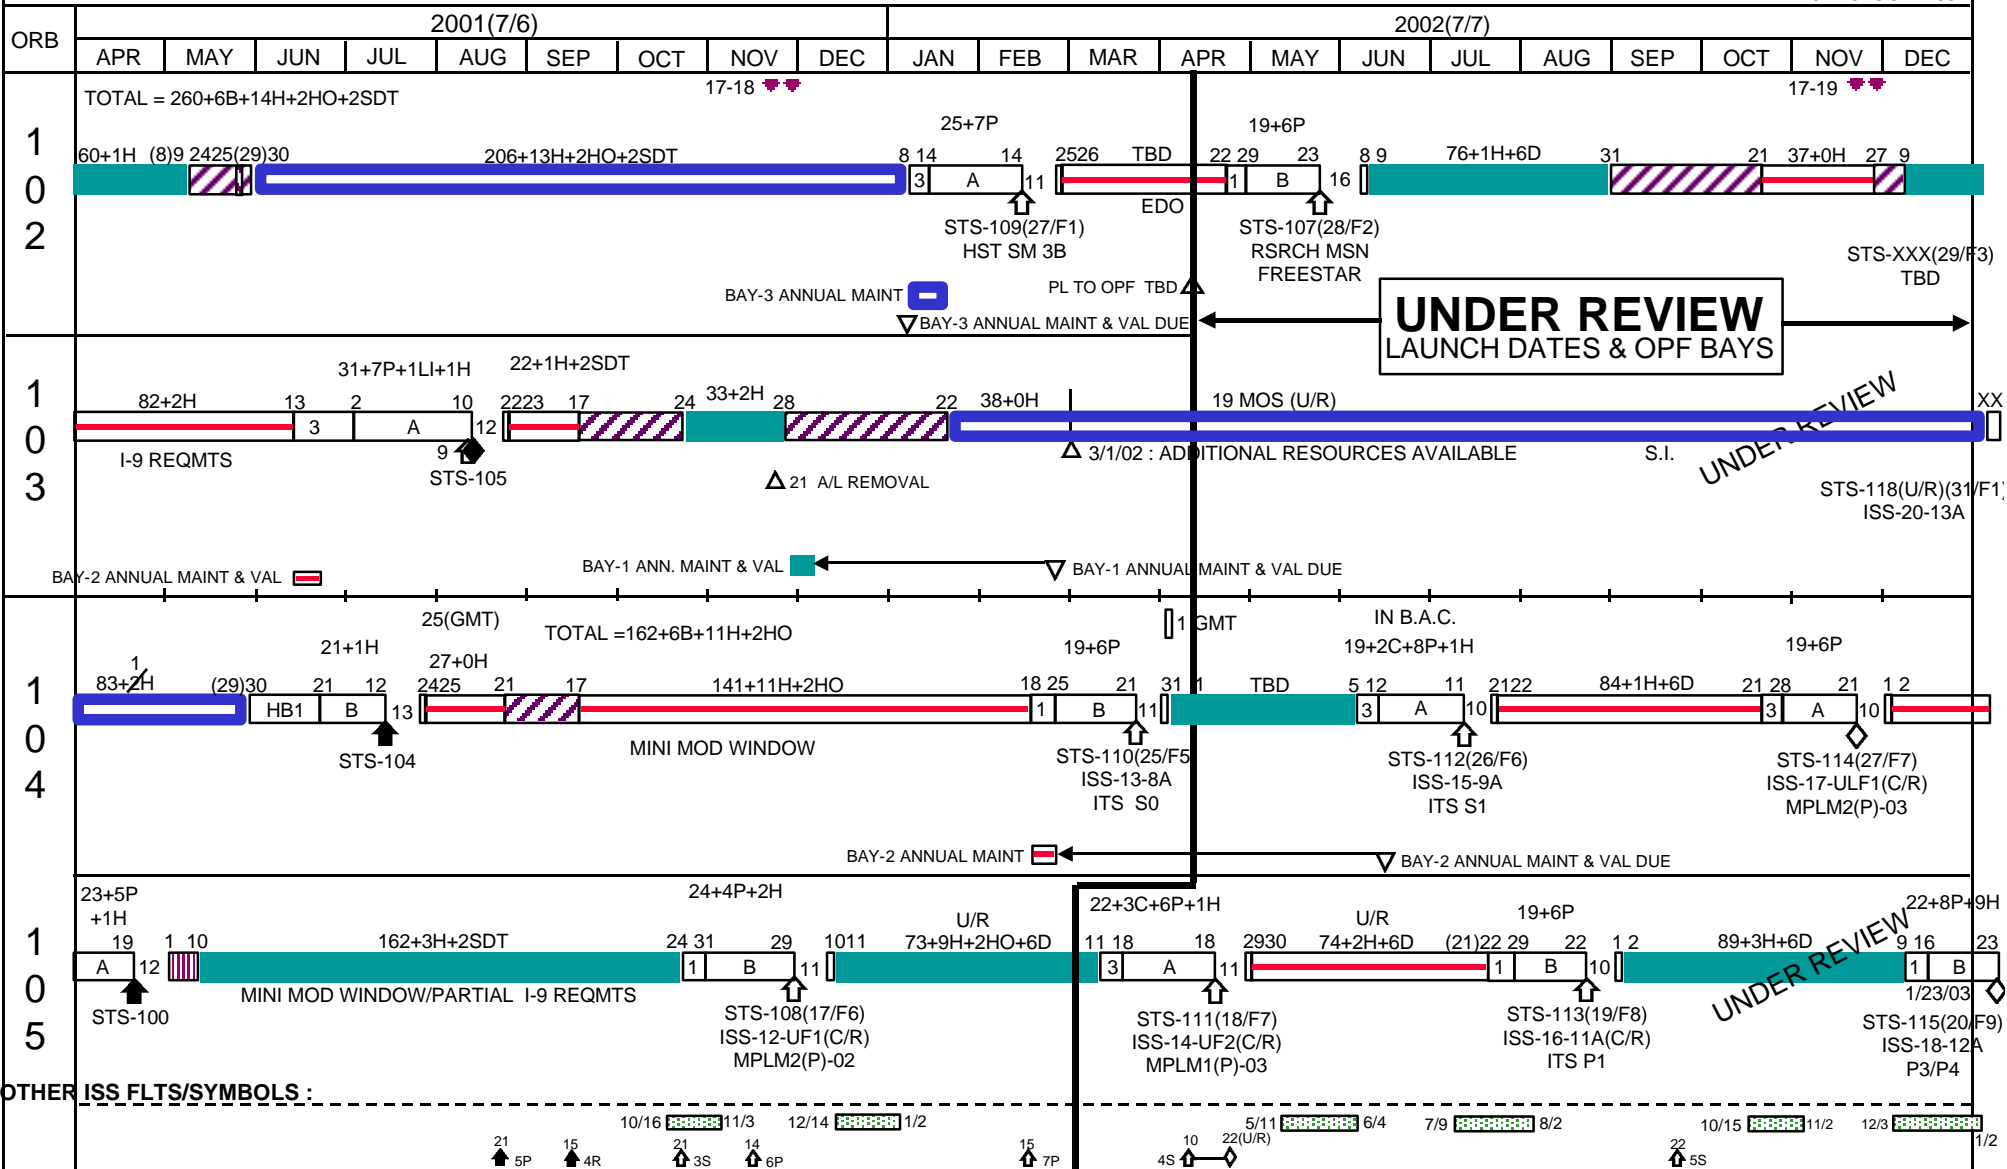

◆ KSC ASSESSMENT (SLIP or OPTION)

* INDICATES CHANGE SINCE LAST PUBLICATION

1425 18 OCT 2001

OTHER ISS FLTS/SYMBOLS :

00MF8 APR MAY JUN JUL AUG SEP OCT NOV DEC JAN FEB MAR APR MAY JUN JUL AUG SEP OCT NOV DEC

LEGEND : ⊗ VIOLATES 21-DAY MIN. L.S. L.S. = LAUNCH SEPARATION. L.I. = LAUNCH INTERFERENCE. SSD = SUPER SAFETY DAY HO = HOLIDAY OUTAGE C = PAD CONTINGENCY NEOM = NOMINAL-END-OF-MISSION
 ▨ VAB TRANSFER AISLE ▨ BETA ANGLE CUTOUTS (B.A.C.) ♣ LEONIDS STORM C/R = CREW ROTATION SD = STANDDOWN SDT = SECURITY DOWN TIME P = PREMIUM DAYS AVAILABLE D = DRYDEN RESERVE H = HOLIDAY
 ▨ OPF BAY-1 ▨ OPF BAY-2 ▨ OPF BAY-3 ▨ OPF UNAVAIL ▨ DFRCS OPS ▨ HMF OPS ▨ PAD OPS B = BUMPING Wx = WEATHER X = OUTAGE ▲ MILESTONE ↑ LAUNCH