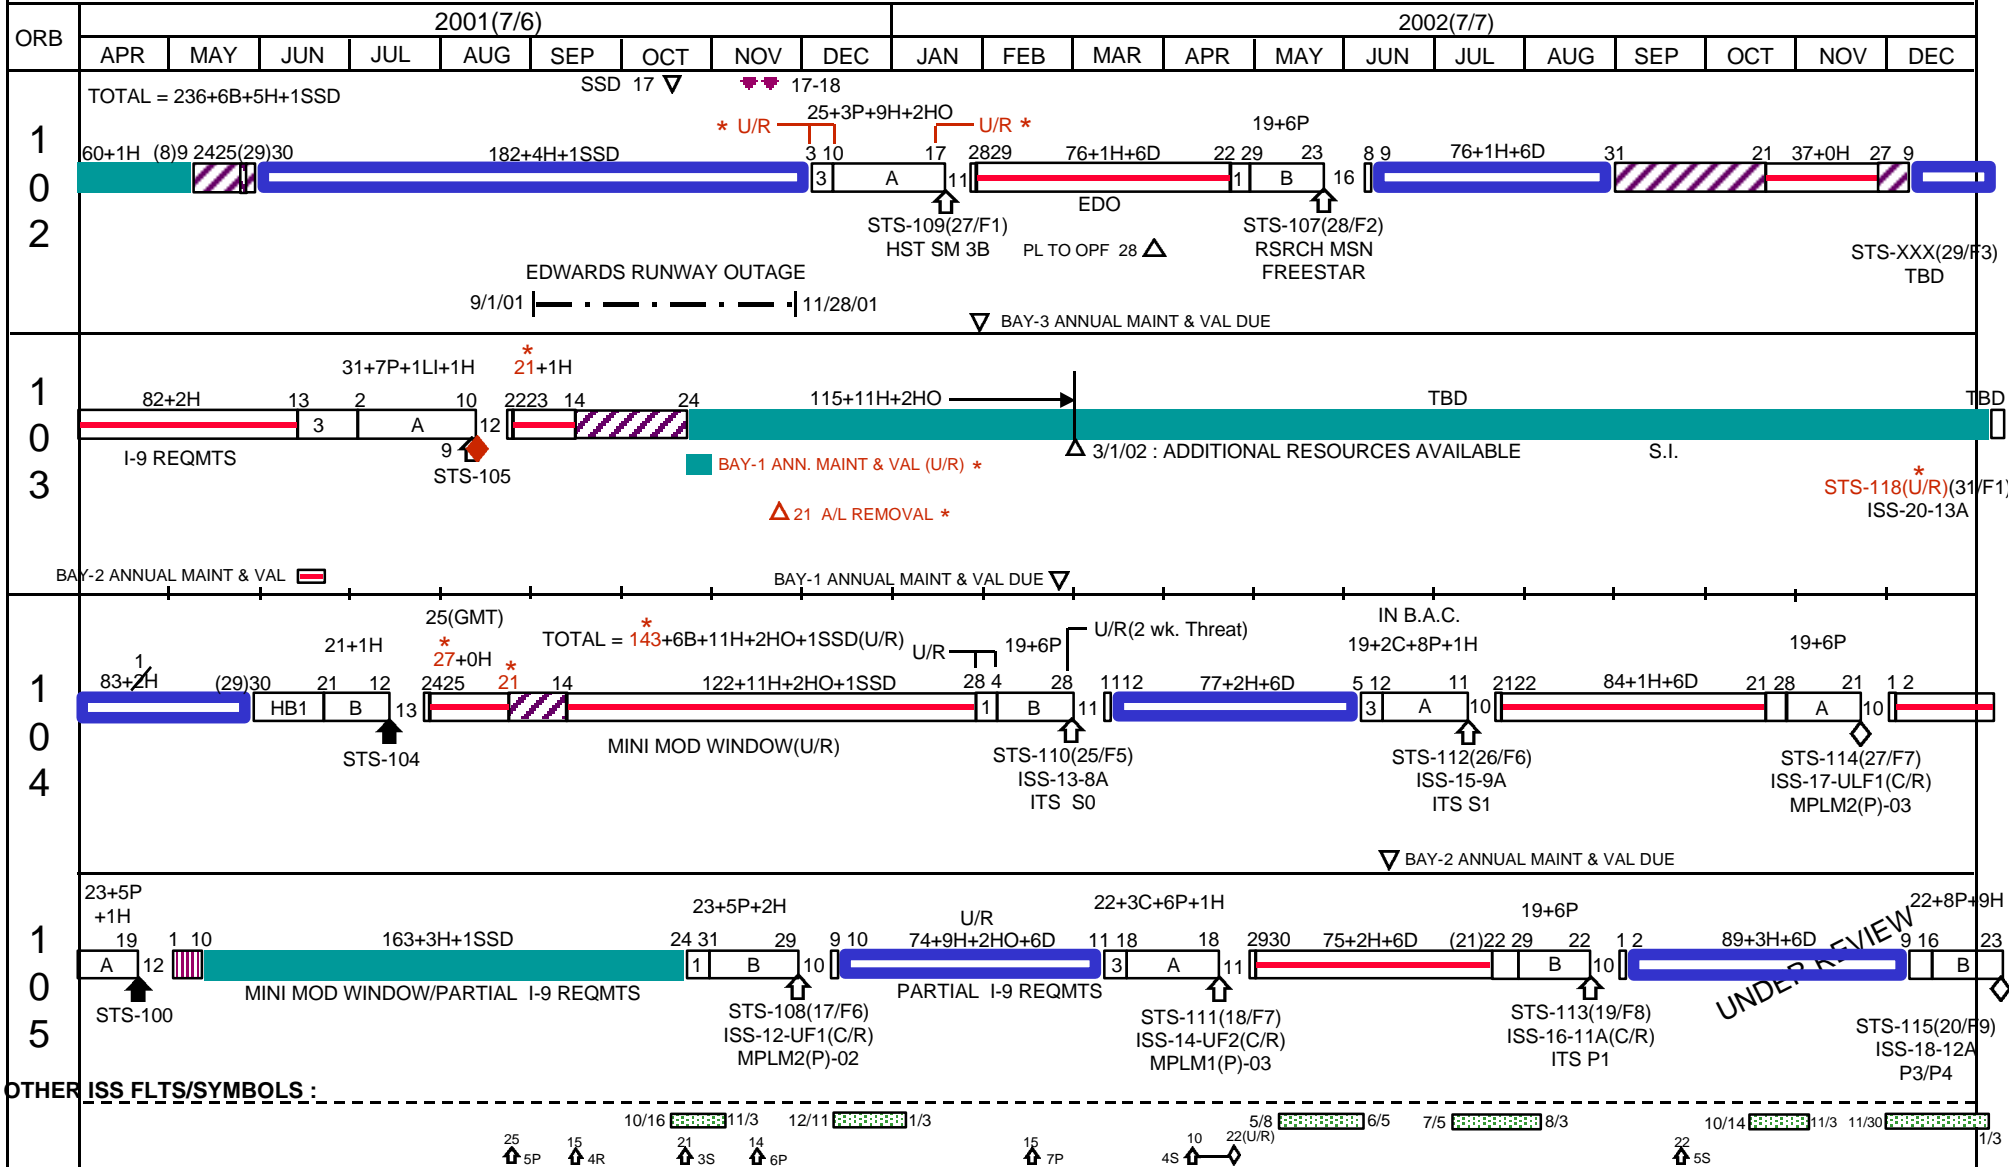

◆ KSC ASSESSMENT (SLIP or OPTION)

* INDICATES CHANGE SINCE LAST PUBLICATION

1250 23 AUG 2001

OTHER ISS FLTS/SYMBOLS :

This product can be accessed via the Web: <http://usago1.ksc.nasa.gov/usago/orgs/ohpns001/products/graybk/graybk.htm>