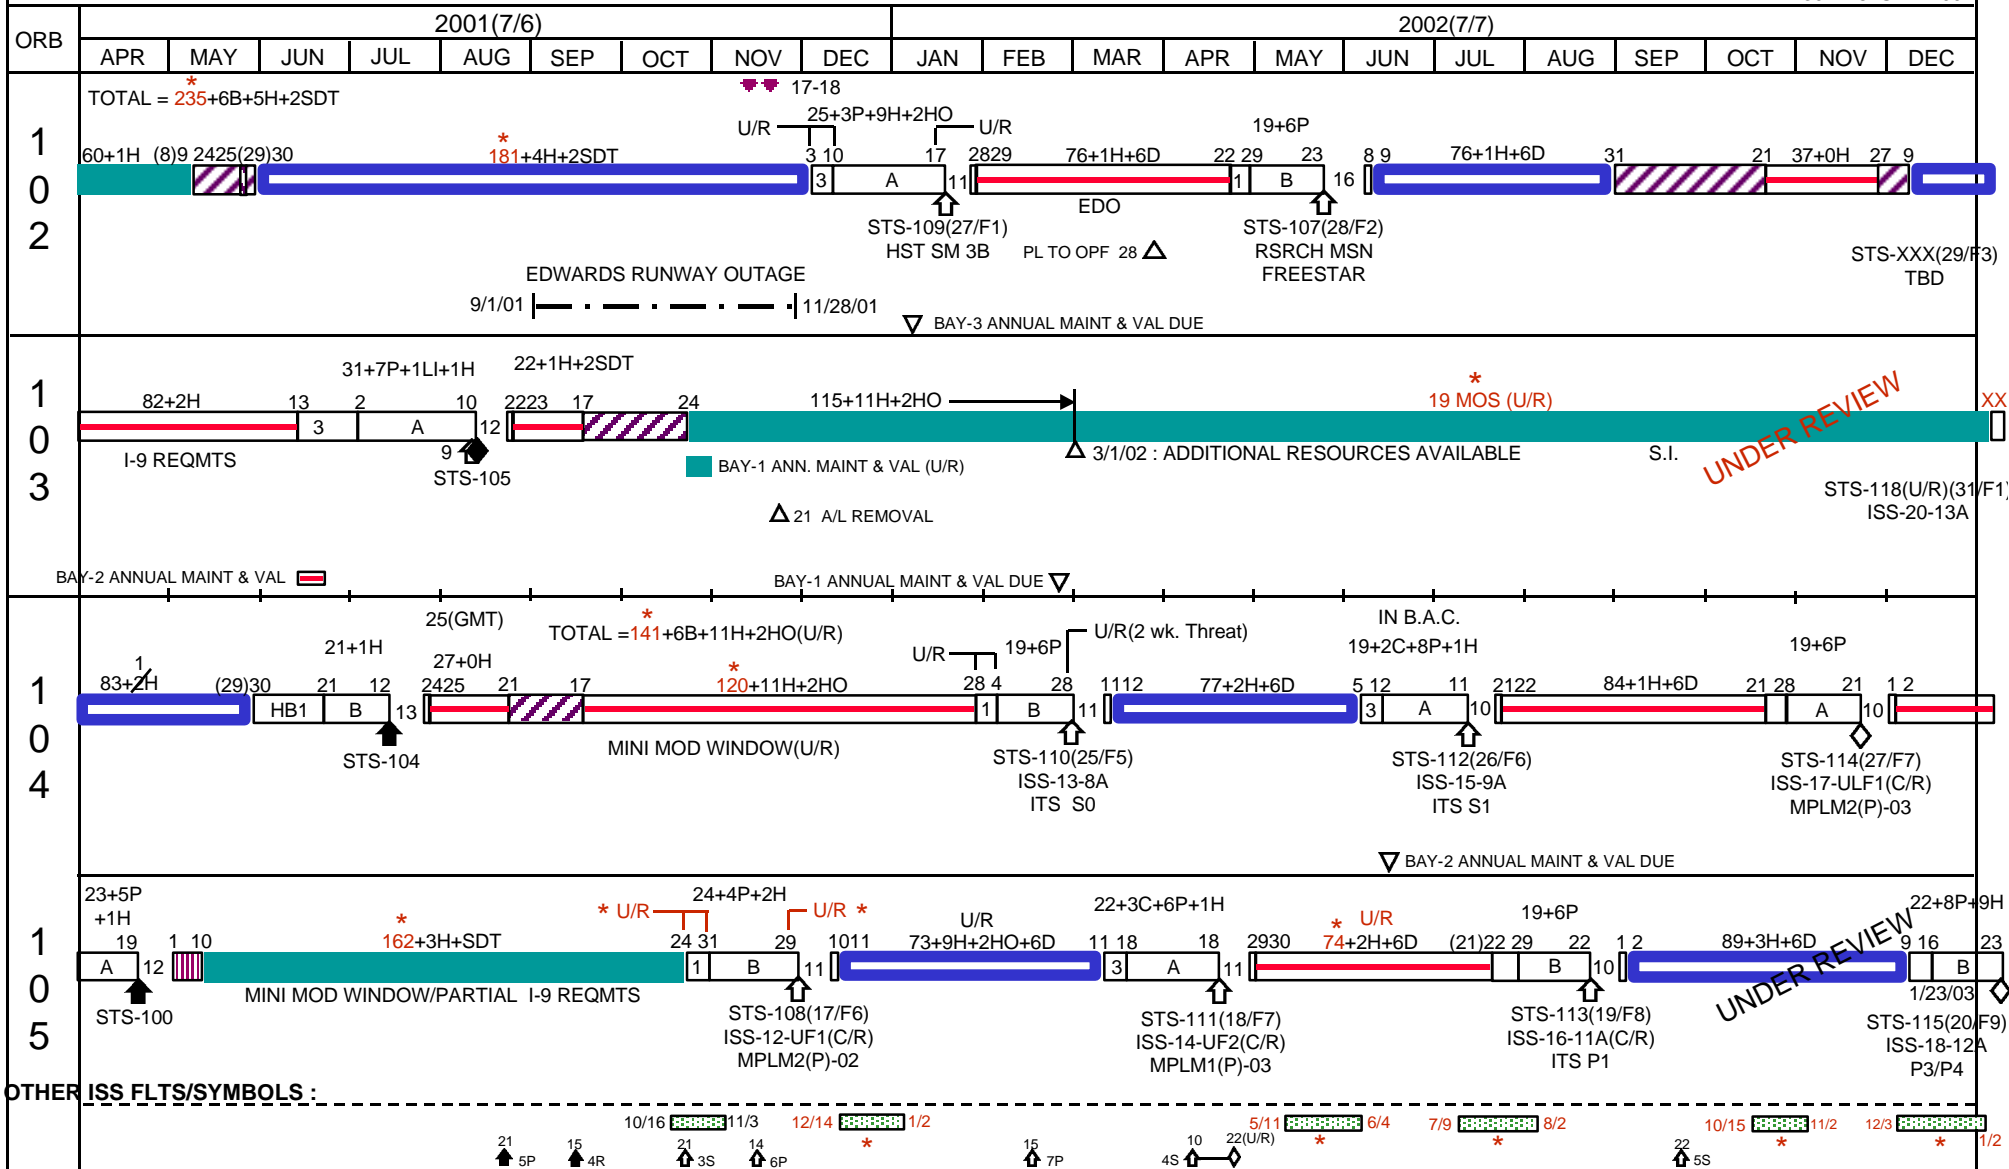

◆ KSC ASSESSMENT (SLIP or OPTION)

\* INDICATES CHANGE SINCE LAST PUBLICATION

1130 28 SEP 2001

OTHER ISS FLTS/SYMBOLS :

00MF8	APR	MAY	JUN	JUL	AUG	SEP	OCT	NOV	DEC	JAN	FEB	MAR	APR	MAY	JUN	JUL	AUG	SEP	OCT	NOV	DEC
-------	-----	-----	-----	-----	-----	-----	-----	-----	-----	-----	-----	-----	-----	-----	-----	-----	-----	-----	-----	-----	-----

LEGEND : ⊗ VIOLATES 21-DAY MIN. L.S. L.S. = LAUNCH SEPARATION. L.I. = LAUNCH INTERFERENCE. SSD = SUPER SAFETY DAY HO = HOLIDAY OUTAGE C = PAD CONTINGENCY NEOM = NOMINAL-END-OF-MISSION  
 ▨ VAB TRANSFER AISLE ▨ BETA ANGLE CUTOUPS (B.A.C.) ◆ LEONIDS PEAK C/R = CREW ROTATION SD = STANDDOWN SDT = SECURITY DOWN TIME P = PREMIUM DAYS AVAILABLE D = DRYDEN RESERVE H = HOLIDAY  
 █ OPF BAY-1 █ OPF BAY-2 █ OPF BAY-3 ▨ OPF UNAVAIL ▨ DFRCS OPS ▨ HMF OPS █ A/B PAD OPS B = BUMPING Wx = WEATHER X = OUTAGE ▲ MILESTONE ↑ LAUNCH