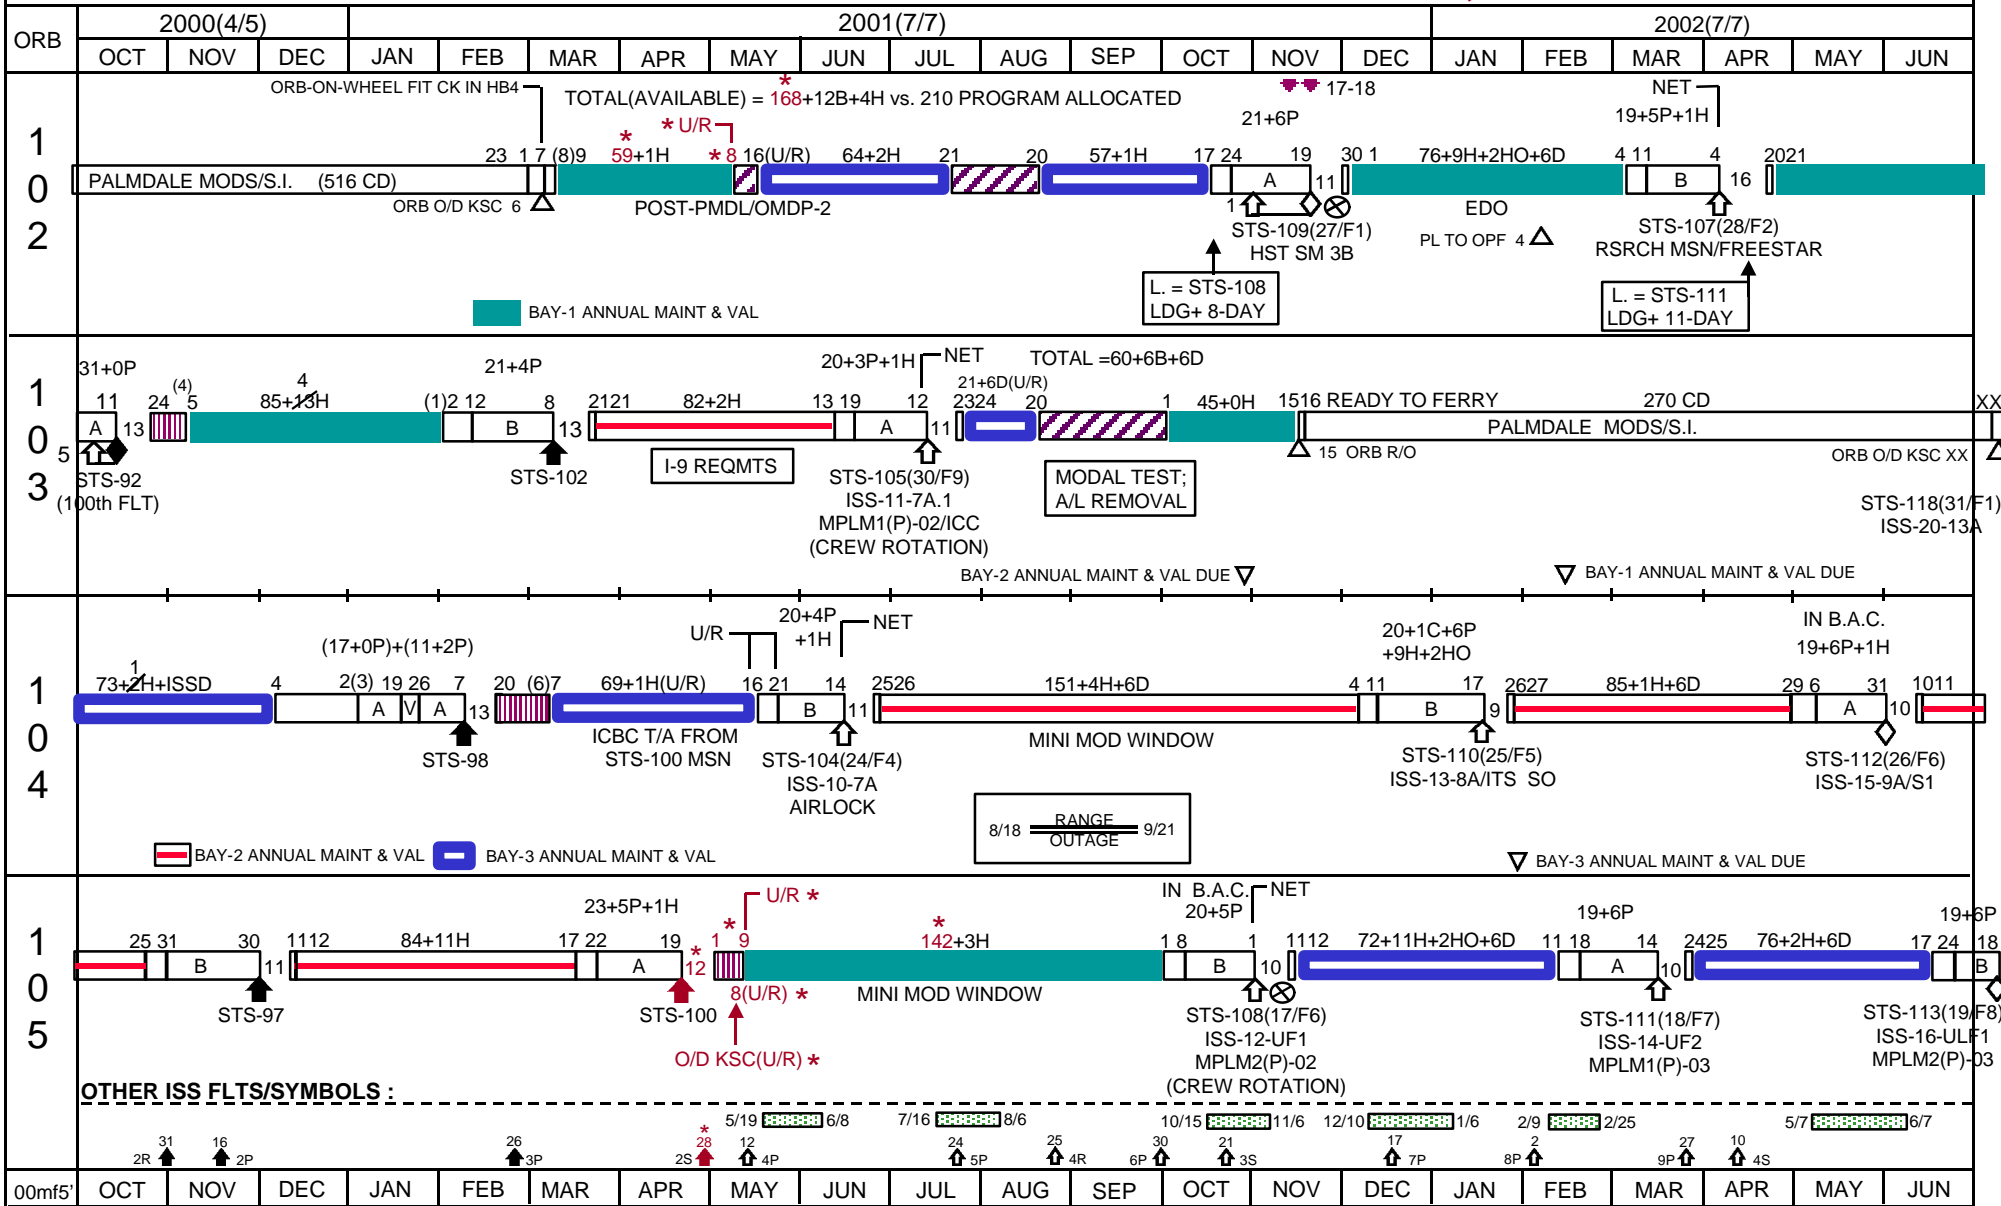

PRELIMINARY

LEGEND : VIOLATES 21-DAY MIN. L.S. L.S. = LAUNCH SEPARATION. L.I. = LAUNCH INTERFERENCE. SSD = SUPER SAFETY DAY HO = HOLIDAY OUTAGE C = PAD CONTINGENCY NEOM = NOMINAL-END-OF-MISSION
 VAB TRANSFER AISLE BETA ANGLE CUTOUTS (B.A.C.) LEONIDS PEAK SD = STANDDOWN P = PREMIUM DAYS AVAILABLE D = DRYDEN RESERVE H = HOLIDAY
 OPF BAY-1 OPF BAY-2 OPF BAY-3 OPF UNAVAIL DFRC OPS HMF OPS PAD OPS B = BUMPING Wx = WEATHER X = OUTAGE MILESTONE LAUNCH