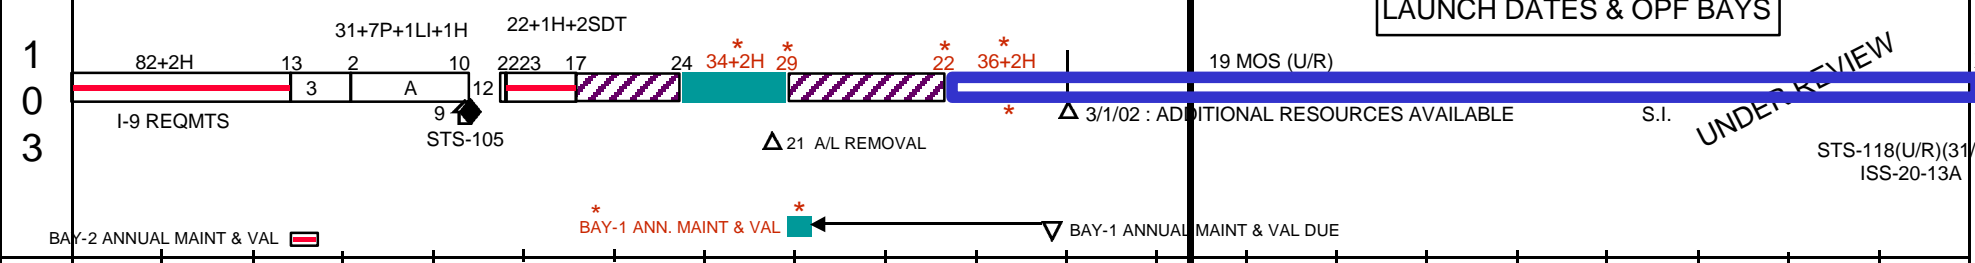

ORB	2001(7/6)												2002(7/7)											
	APR	MAY	JUN	JUL	AUG	SEP	OCT	NOV	DEC	JAN	FEB	MAR	APR	MAY	JUN	JUL	AUG	SEP	OCT	NOV	DEC			

OTHER ISS FLTS/SYMBOLS :

21 6P	15 4R	10/16 11/3	12/14 1/2	5/11 6/4	7/9 8/2	10/15 11/2	12/3 1/2
-------	-------	------------	-----------	----------	---------	------------	----------

00MF8 APR MAY JUN JUL AUG SEP OCT NOV DEC JAN FEB MAR APR MAY JUN JUL AUG SEP OCT NOV DEC

LEGEND :
⊗ VIOLATES 21-DAY MIN. L.S.
L.S. = LAUNCH SEPARATION.
L.I. = LAUNCH INTERFERENCE.
SSD = SUPER SAFETY DAY
HO = HOLIDAY OUTAGE
C = PAD CONTINGENCY
NEOM = NOMINAL-END-OF-MISSION

▨ VAB TRANSFER AISLE
▨ BETA ANGLE CUTOUTS (B.A.C.)
♦ LEONIDS PEAK
C/R = CREW ROTATION
SD = STANDDOWN
SDT = SECURITY DOWN TIME
P = PREMIUM DAYS AVAILABLE
D = DRYDEN RESERVE
H = HOLIDAY

▨ OPF BAY-1
▨ OPF BAY-2
▨ OPF BAY-3
▨ OPF UNAVAIL
▨ DFRC OPS
▨ HMF OPS
A/B PAD OPS
B = BUMPING
Wx = WEATHER
X = OUTAGE
▲ MILESTONE
↑ LAUNCH