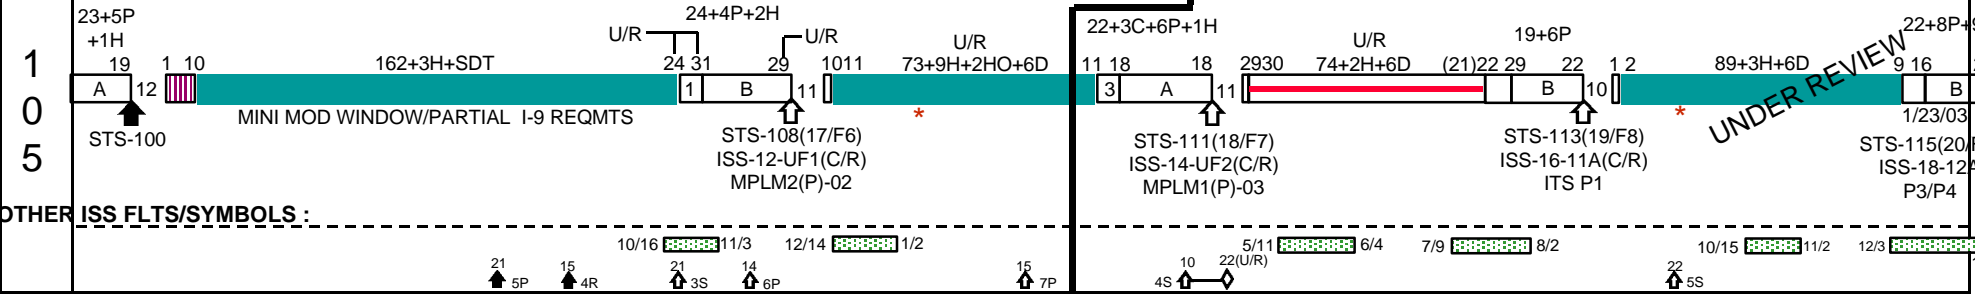

ORB	2001(7/6)												2002(7/7)											
	APR	MAY	JUN	JUL	AUG	SEP	OCT	NOV	DEC	JAN	FEB	MAR	APR	MAY	JUN	JUL	AUG	SEP	OCT	NOV	DEC			

OTHER ISS FLTS/SYMBOLS :

21 6P	15 4R	10/16 11/3	12/14 1/2	5/11 6/4	7/9 8/2	10/15 11/2	12/3 1/2
-------	-------	------------	-----------	----------	---------	------------	----------

00MF8 APR MAY JUN JUL AUG SEP OCT NOV DEC JAN FEB MAR APR MAY JUN JUL AUG SEP OCT NOV DEC

LEGEND :
⊗ VIOLATES 21-DAY MIN. L.S.
L.S. = LAUNCH SEPARATION.
L.I. = LAUNCH INTERFERENCE.
SSD = SUPER SAFETY DAY
HO = HOLIDAY OUTAGE
C = PAD CONTINGENCY
NEOM = NOMINAL-END-OF-MISSION

▨ VAB TRANSFER AISLE
▨ BETA ANGLE CUTOUTS (B.A.C.)
♦ LEONIDS PEAK
C/R = CREW ROTATION
SD = STANDDOWN
SDT = SECURITY DOWN TIME
P = PREMIUM DAYS AVAILABLE
D = DRYDEN RESERVE
H = HOLIDAY

▨ OPF BAY-1
▨ OPF BAY-2
▨ OPF BAY-3
▨ OPF UNAVAIL
▨ DFRC OPS
▨ HMF OPS
A/B PAD OPS
B = BUMPING
Wx = WEATHER
X = OUTAGE
▲ MILESTONE
↑ LAUNCH