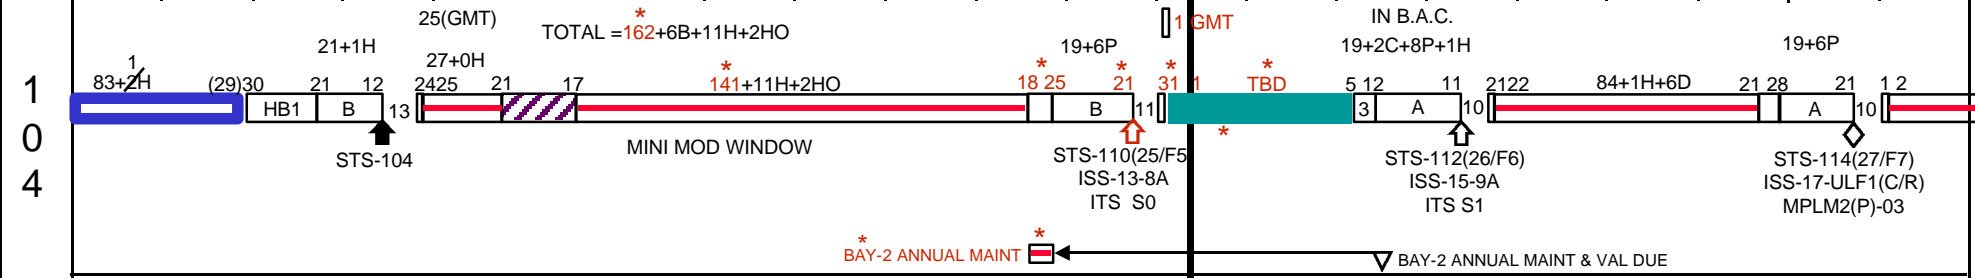

ORB	2001(7/6)												2002(7/7)											
	APR	MAY	JUN	JUL	AUG	SEP	OCT	NOV	DEC	JAN	FEB	MAR	APR	MAY	JUN	JUL	AUG	SEP	OCT	NOV	DEC			

OTHER ISS FLTS/SYMBOLS :

21 6P	15 4R	10/16 11/3	12/14 1/2	5/11 6/4	7/9 8/2	10/15 11/2	12/3 1/2
-------	-------	------------	-----------	----------	---------	------------	----------

00MF8 APR MAY JUN JUL AUG SEP OCT NOV DEC JAN FEB MAR APR MAY JUN JUL AUG SEP OCT NOV DEC

LEGEND :
⊗ VIOLATES 21-DAY MIN. L.S.
L.S. = LAUNCH SEPARATION.
L.I. = LAUNCH INTERFERENCE.
SSD = SUPER SAFETY DAY
HO = HOLIDAY OUTAGE
C = PAD CONTINGENCY
NEOM = NOMINAL-END-OF-MISSION

▨ VAB TRANSFER AISLE
▨ BETA ANGLE CUTOUTS (B.A.C.)
♦ LEONIDS PEAK
C/R = CREW ROTATION
SD = STANDDOWN
SDT = SECURITY DOWN TIME
P = PREMIUM DAYS AVAILABLE
D = DRYDEN RESERVE
H = HOLIDAY

▨ OPF BAY-1
▨ OPF BAY-2
▨ OPF BAY-3
▨ OPF UNAVAIL
▨ DFRC OPS
▨ HMF OPS
A/B PAD OPS
B = BUMPING
Wx = WEATHER
X = OUTAGE
▲ MILESTONE
↑ LAUNCH