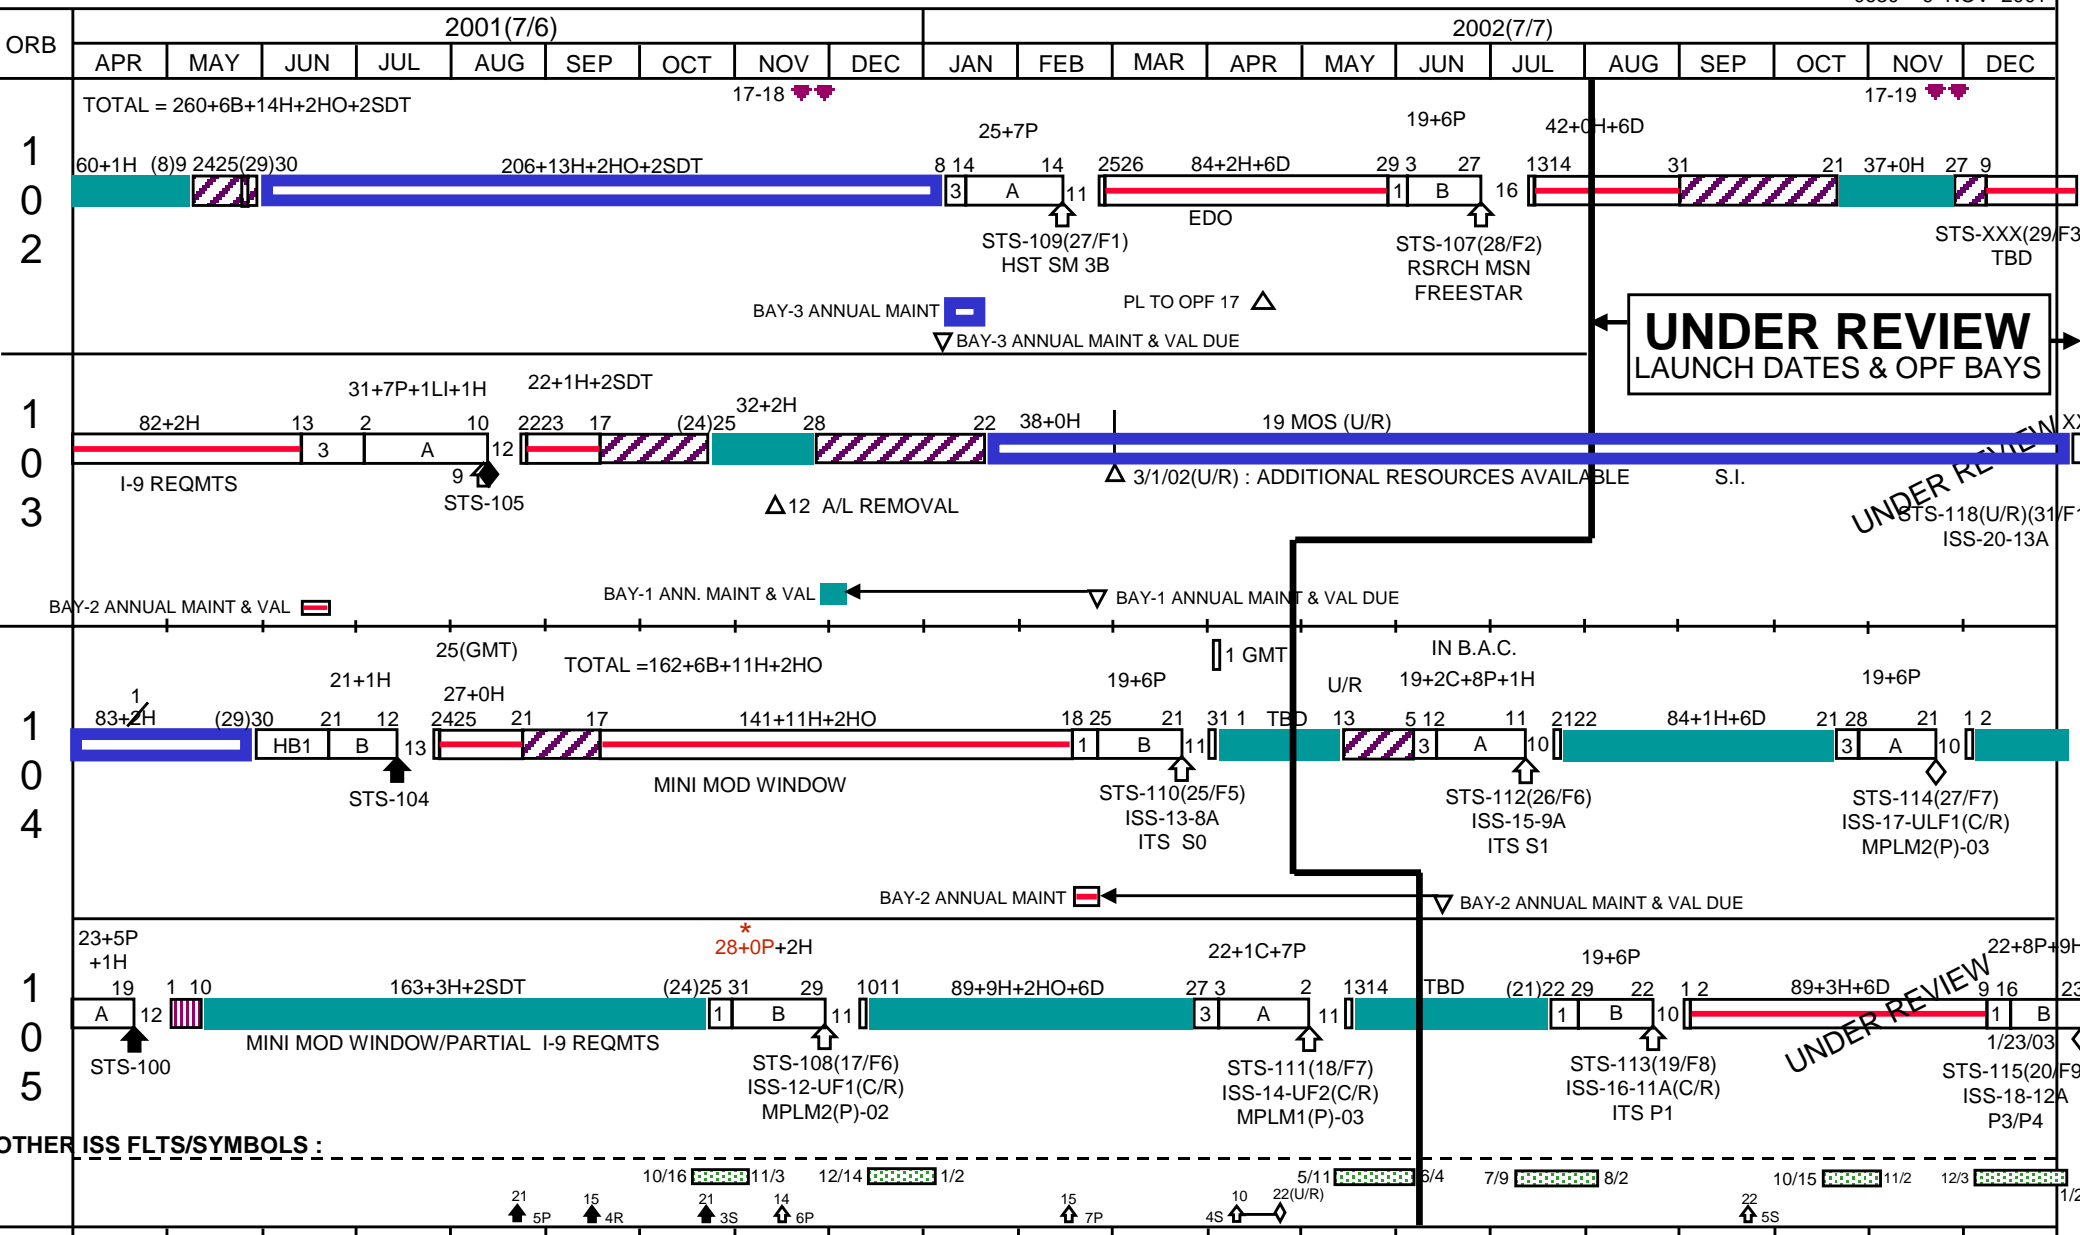

BASELINE MANIFEST (FDRD) / PREL. PROG. PLAN  
 KSC ASSESSMENT (SLIP or OPTION)  
 \* INDICATES CHANGE SINCE LAST PUBLICATION

# KSC ASSESSMENT / ORB MULTI-FLOW

OPR : USA - ERIC CLANTON, MFM  
 NASA - J. ANGERMEIER, PH-M1

SSP APPROVED MANIFEST OF 5/3-5/10/01 & PENDING ISS ASSY SEQ. REV.G APPROVAL

0630 9 NOV 2001

**UNDER REVIEW**  
LAUNCH DATES & OPF BAYS

**UNDER REVIEW**  
ISS-118(U/R)(31/F1)  
ISS-20-13A

**UNDER REVIEW**

00MF8

APR	MAY	JUN	JUL	AUG	SEP	OCT	NOV	DEC	JAN	FEB	MAR	APR	MAY	JUN	JUL	AUG	SEP	OCT	NOV	DEC
-----	-----	-----	-----	-----	-----	-----	-----	-----	-----	-----	-----	-----	-----	-----	-----	-----	-----	-----	-----	-----

**LEGEND :**
 VIOLATES 21-DAY MIN. L.S. L.S. = LAUNCH SEPARATION. L.I. = LAUNCH INTERFERENCE. SSD = SUPER SAFETY DAY HO = HOLIDAY OUTAGE C = PAD CONTINGENCY NEOM = NOMINAL-END-OF-MISSION  
 VAB TRANSFER AISLE BETA ANGLE CUTOFFS (B.A.C.) LEONIDS STORM C/R = CREW ROTATION SD = STANDDOWN SDT = SECURITY DOWN TIME P = PREMIUM DAYS AVAILABLE D = DRYDEN RESERVE H = HOLIDAY  
 OPF BAY-1 OPF BAY-2 OPF BAY-3 OPF UNAVAIL DFRC OPS HMF OPS PAD OPS B = BUMPING Wx = WEATHER X = OUTAGE MILESTONE LAUNCH